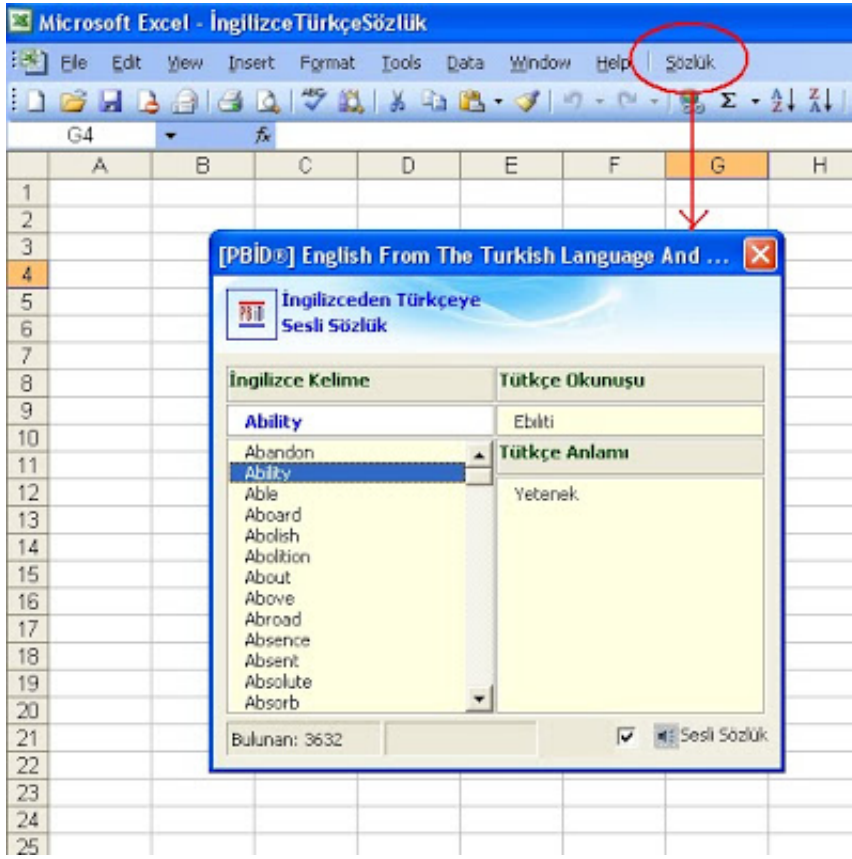

0-WEB.ru

[Accent Excel Password Recovery 790 Build 3431 Crack And Serial Number](#)

[Accent Excel Password Recovery 790 Build 3431 Crack And Serial Number](#)

0-WEB.ru

Accent Excel Password Recovery 790 Build 3431 Crack And Serial Number · HD Online Player (Jotho Jotheyali Serial Songs Free Do) · Arturia Brass VSTi ...